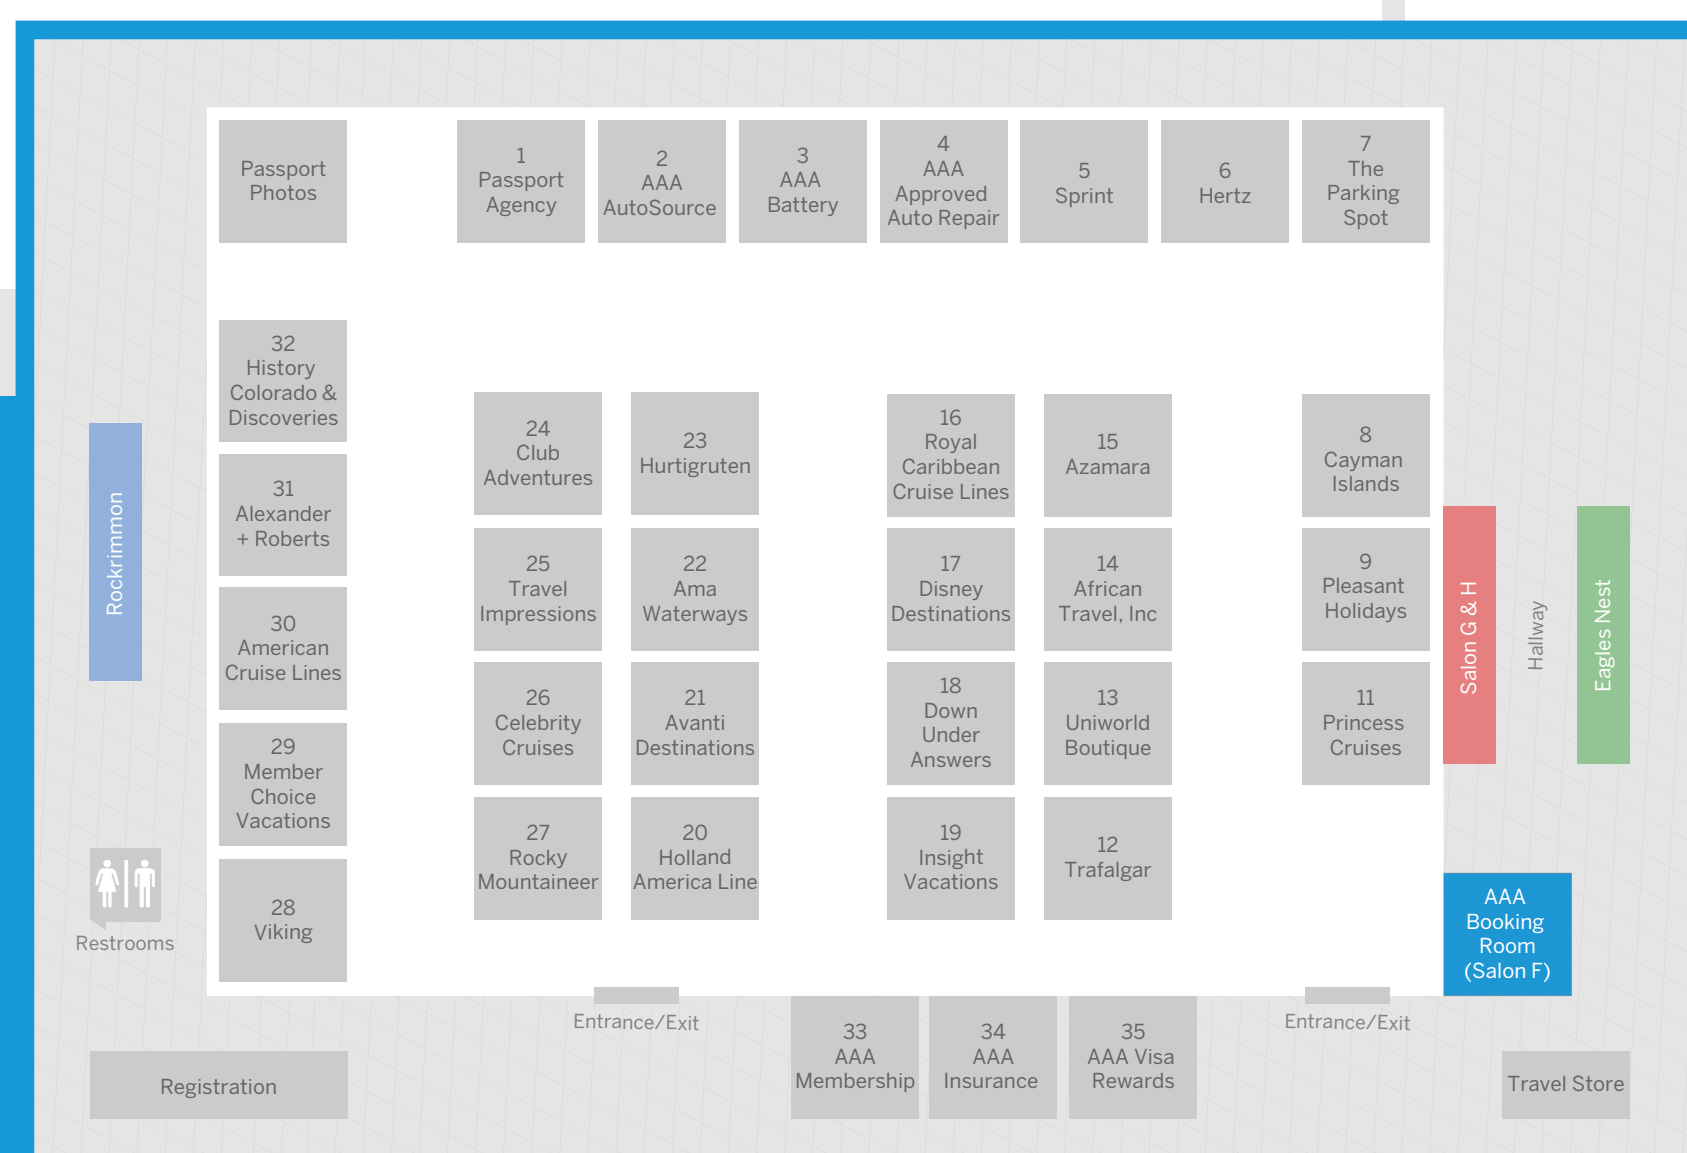

## EAGLES NEST

**10:15 AM - 11:00 AM**

**Azamara**  
Venture Beyond the Sea

**11:15 AM - 12:15 PM**

**Anne McAlpin**  
Packing Tips with Packing Expert

**12:30 PM - 1:15 PM**

**Viking**  
From Rivers to Oceans - Explore the World in Comfort

**1:30 PM - 2:30 PM**

**On Stage Alaska**  
Presented by Holland America Line

**2:45 PM - 3:45 PM**

**Anne McAlpin**  
Packing Tips with Packing Expert

**VISIT SALON F TO BOOK YOUR VACATION**